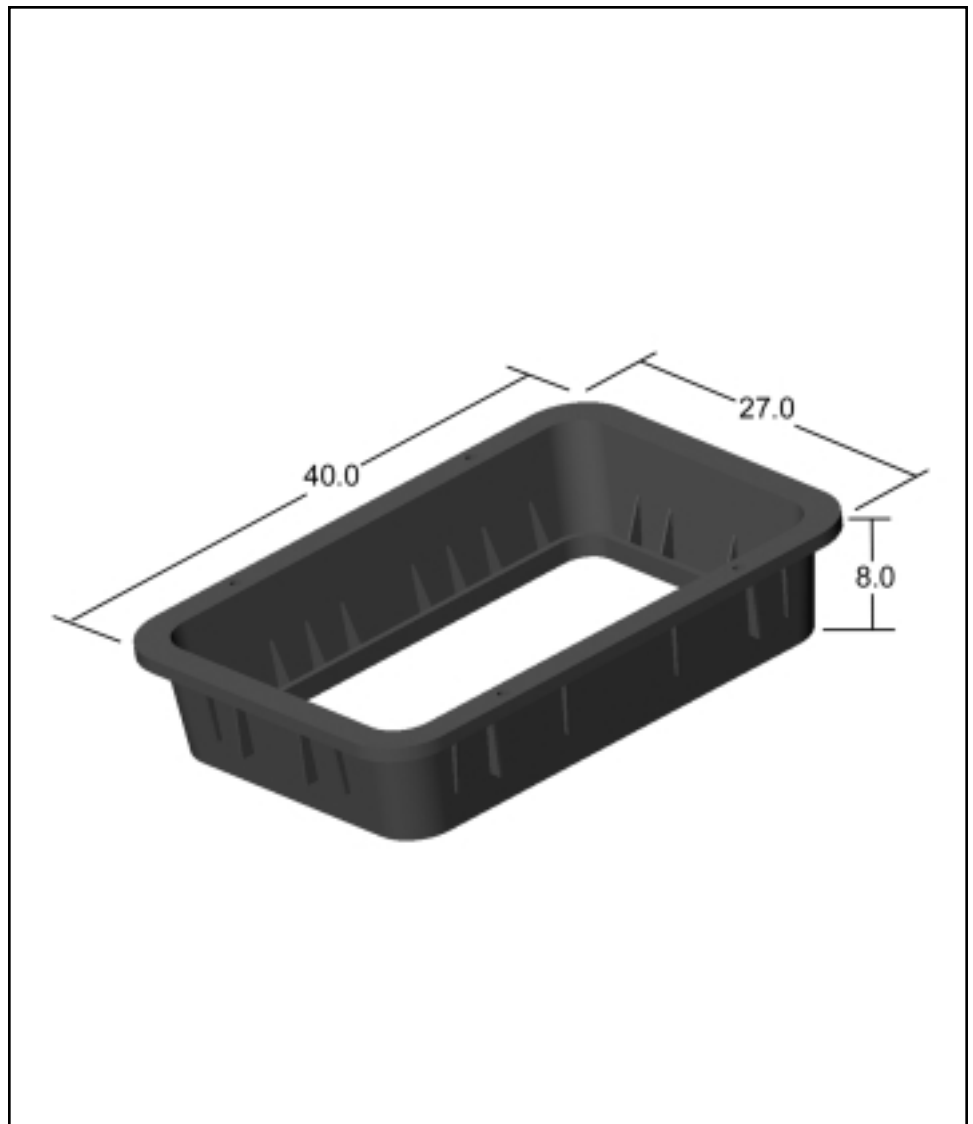

# Series 1730 - 8" Bottom Extension

## PRODUCT FEATURES

- For use as a bottom extension for 1730-18" body.
- 6 locating holes for easy assembly.
- Parts will interlock top to top, or bottom to bottom to increase box depth in multiples of 8".

8" BOTTOM EXTENSION • 22 per pallet

Catalog Number	Description	Weight
1730-X	8" High Bottom Extension	12.50 Lbs.